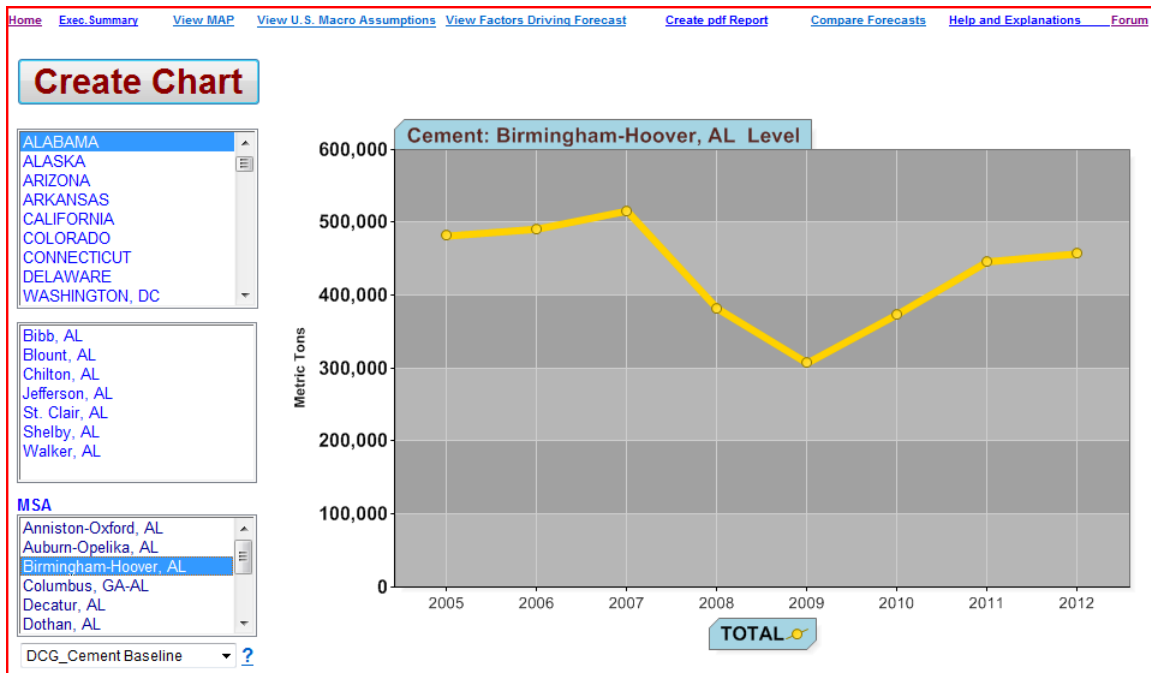

DCG Inc, Forecasting Platform Quick Start Guide

e.g.: State of Alabama w/ Birmingham – Hoover MSA chosen