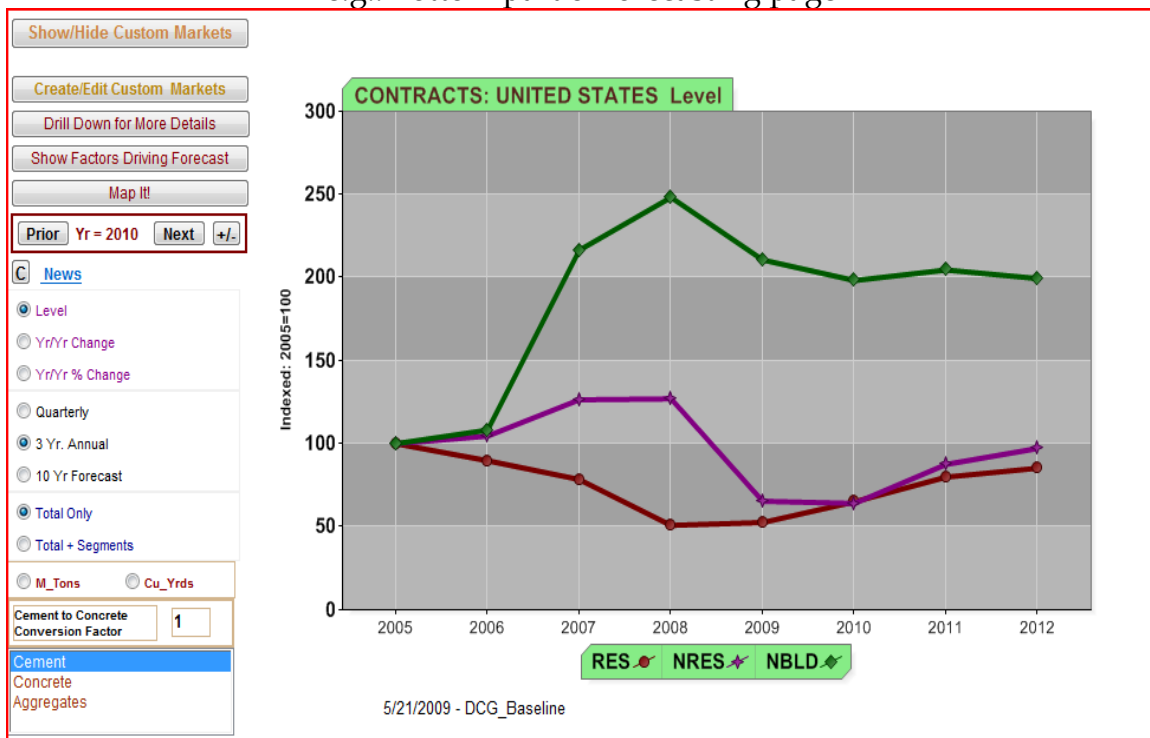

DCG Inc, Forecasting Platform Quick Start Guide

The Bottom part of the “Forecasting” page provides an assortment of tools to further analyze, refine and research the data provided.

Several of the more important tools:

- Contracts Chart & data grid (not shown)
- Commentary “C” & News buttons
- Create Custom Markets / Show Hide Custom Markets
- Map it
- Construction Material Choice Box

e.g.: Bottom part of forecasting page

There are many options for analysis as well as research, please take some time to become familiar with all the features of this powerful site.