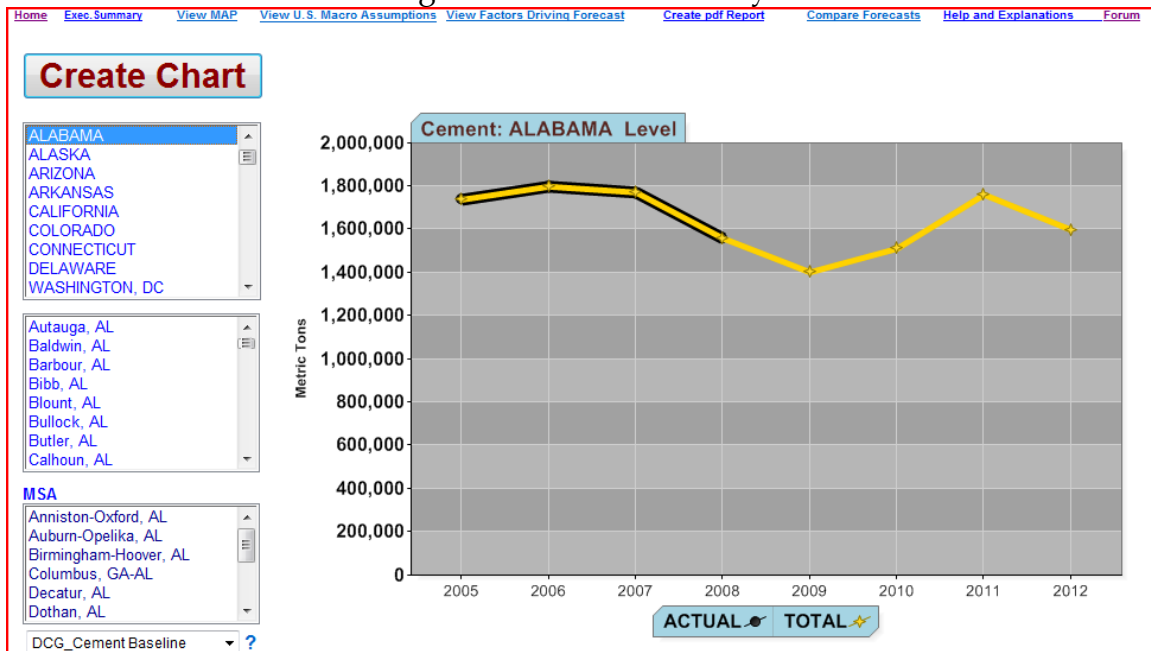

To begin - click a state; from here the counties and MSA's for that state will show in the choice boxes. You can either click "Create Chart" to view information for the whole state or choose a county / MSA then "Create Chart" to view information on a specific area of that state.

e.g.: state of Alabama only