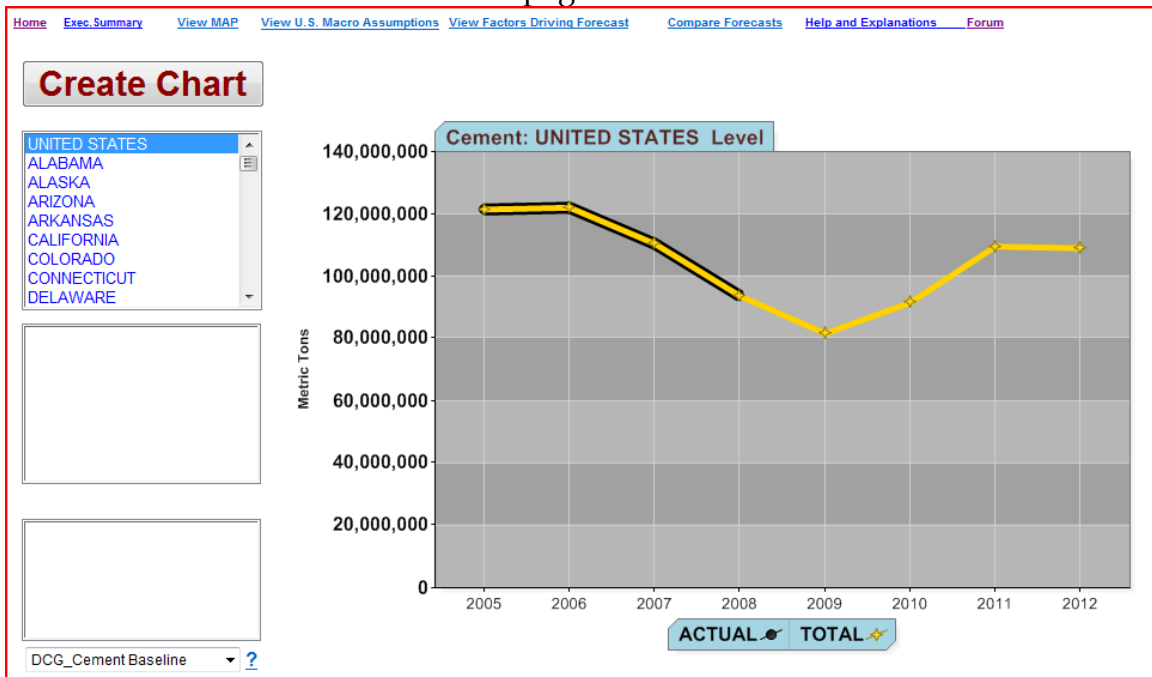

DCG Inc, Forecasting Platform Quick Start Guide

e.g.: Top part of Forecasting page